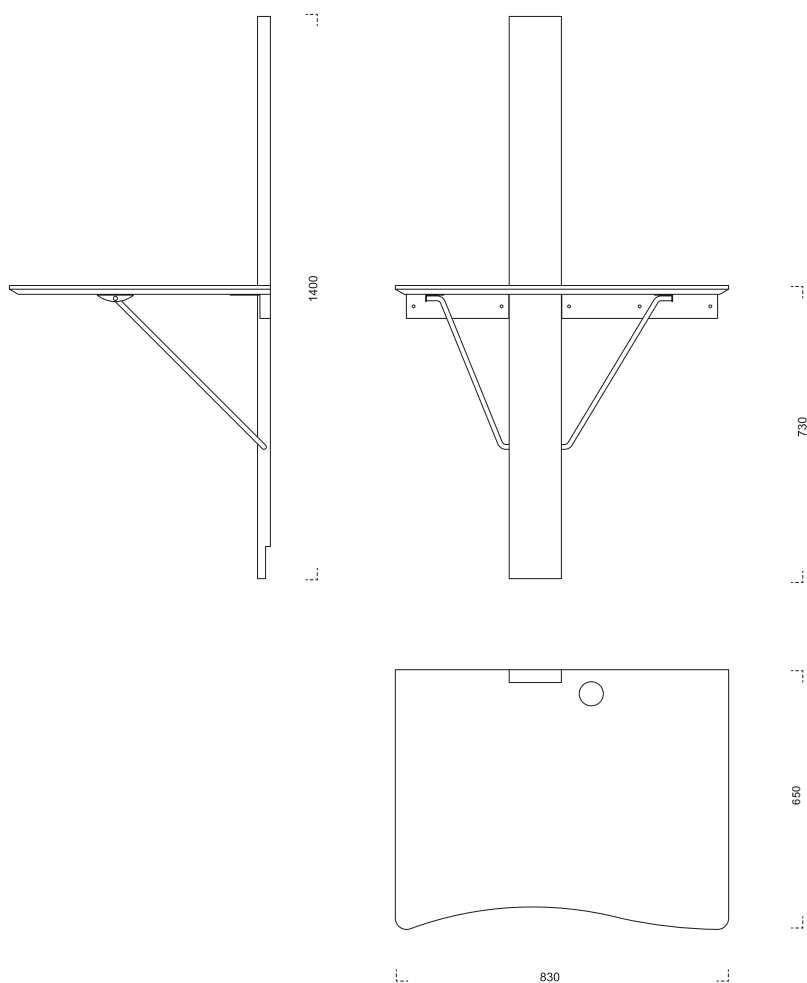

LOG I

ARBETSPLATS / WORK DESK

Smidig, vägghängd arbets- och studieplats för sittande användare. Stolpe i massiv björk eller ek, skiva i björkplywood med laminat, detaljer i rostfritt stål. Bildskärm monteras på stolpe med väggfäste.

Material:

1. **BJÖRK** Stolpe i obehandlad björk, bordsskiva i björkplywood med grått eller vitt laminat.
   EK Stolpe och skiva i oljad massiv ek.
   VIT Stolpe i vit lack, bordsskiva i björkplywood med vitt laminat.
   SVART Stolpe i svartbetsad och lackerad björk, bordsskiva i björkplywood med grått eller vitt laminat.

Tillbehör:

Bildskärmsfäste, VESA-standard, säljes separat. Kontakta oss för information om datorlådor och lås.

Handy, wall-mounted, sit-down work station/desk. Wall upright in solid birch or oak, desktop in birch plywood with a laminate work surface, metal components in stainless steel. The flat screen is secured to the upright with a bracket.

Materials:

1. **BIRCH** Wall upright in unfinished birch, desktop in birch plywood with grey or white laminate.
   OAK Wall upright and desktop in oiled solid oak.
   WHITE Wall upright in white lacquer, desktop in birch plywood with white laminate.
   BLACK Wall upright in birch stained black and lacquered, desktop in birch plywood with grey or white laminate.

Accessories:

Flat screen bracket (VESA compliant), sold separately. Please contact us for information about computer cases and locks.